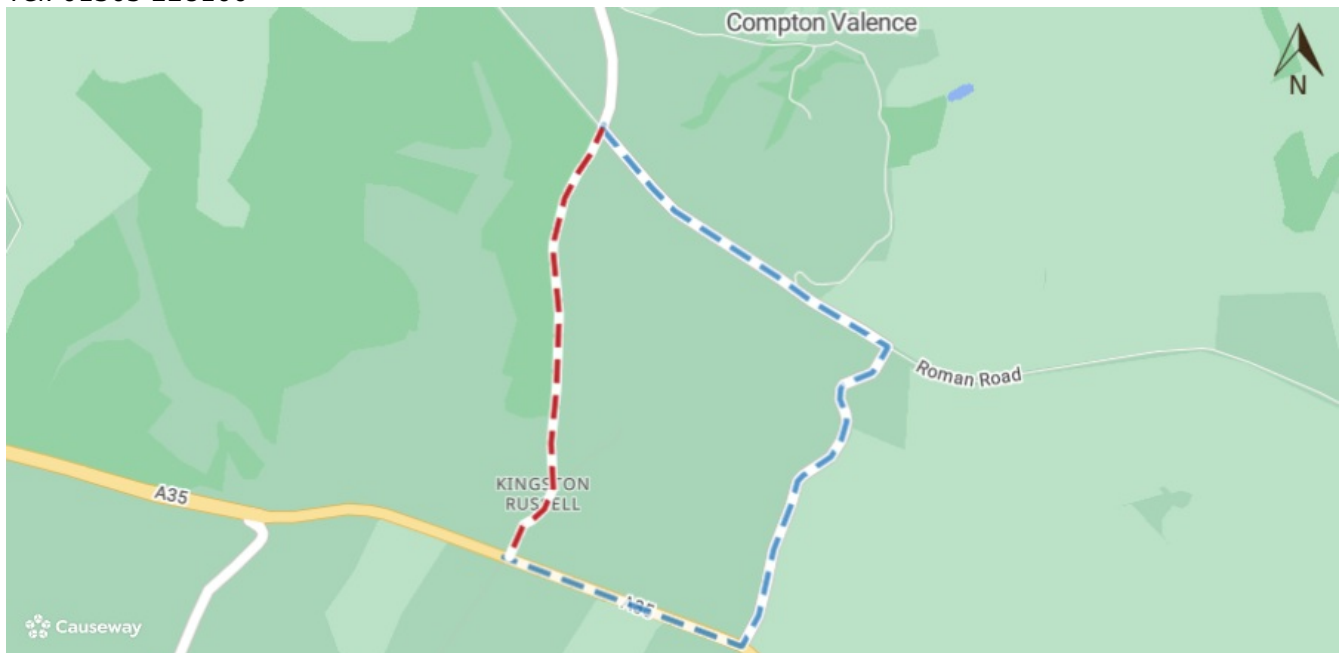

PROPOSED HIGHWAY WORKS IN YOUR AREA

LOCATION: - Kingston Russell, Farm Road

To enable us to carry out essential highway maintenance works, we plan to close Kingston Russell, Farm Road between **23rd** and **25th June 2026**.

The road will be closed daily, between the hours of **09:30** and **15:30** and will be re-opened to traffic overnight and at weekends.

We will be carrying out targeted and localised repairs to sections of those roads highlighted in red on the attached map. The recommended diversion route is marked in blue, and this will remain in place for the full duration of the above works. National regulations state that traffic must be diverted onto roads with the same classification as the one that is closed.

If you wish to discuss these works in more detail, please contact me using the details below.

Yours faithfully

Colin Griffin

Construction Delivery Manager

Dorset Highways

Tel: 01305 228100

Imagery © 2026 [MapTiler](#) | Imagery © 2026 [Hexagon](#) | © [MapTiler](#) © [OpenStreetMap contributors](#)

Document Date: 7th April 2026 [Find out more about road maintenance on our website](#) | [View all roadworks in your area](#) | Read the council's [guide to roadworks](#) for general information and advice.